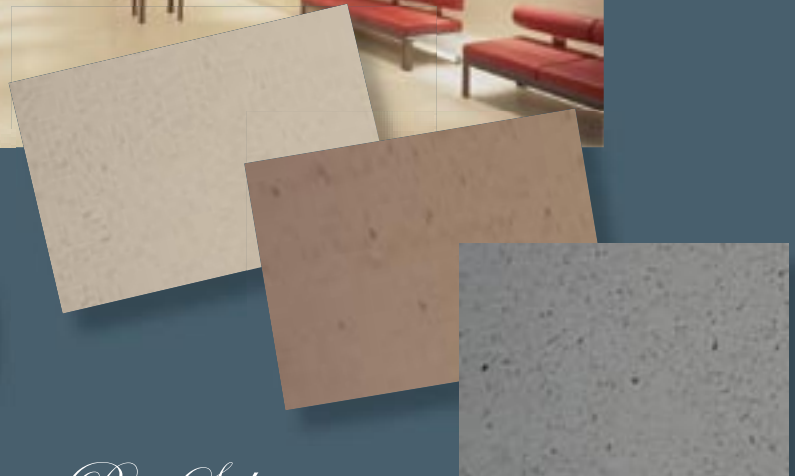

Pepe Sale

Coloured with natural marble chip and fine black Italian sands.